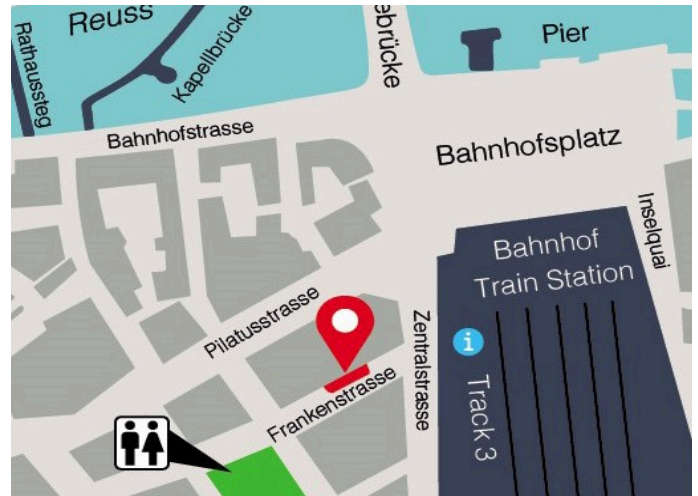

Departure Point

LUCERNE

Address (for GPS):

Frankenstrasse 2 - 4

6003 Lucerne

Location

The meeting point for tours from Lucerne is located at Frankenstrasse which is settled in a side street next to Lucerne train station.

If you are not familiar with the location, please calculate some extra time to get there. In case you have difficulties finding it, please feel free to call us at

+41 (0)44 710 50 50.

Public toilets are available in the nearby park "Vögelgarten".

Check-in

We kindly ask you to arrive at least 15 minutes prior to the tour start and wait at our meeting point outside Frankenstrasse (please wait on the sidewalk, see red area above). Our guide will come and pick you up from there.

(Previous pick-up point at Starbucks
Coffee Shop not valid anymore)