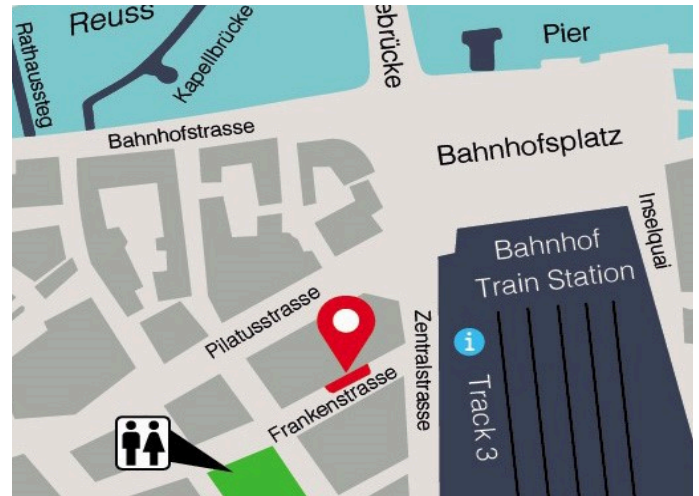

Departure Point

# LUCERNE

Address (for GPS):

**Frankenstrasse 2 - 4**

**6003 Lucerne**

## Location

The meeting point for tours from Lucerne is located at Frankenstrasse which is settled in a side street next to Lucerne train station.

If you are not familiar with the location, please calculate some extra time to get there. In case you have difficulties finding it, please feel free to call us at

## Check-in

We kindly ask you to arrive at least 15 minutes prior to the tour start and wait at our meeting point outside Frankenstrasse (please wait on the sidewalk, see red area above). Our guide will come and pick you up from there.