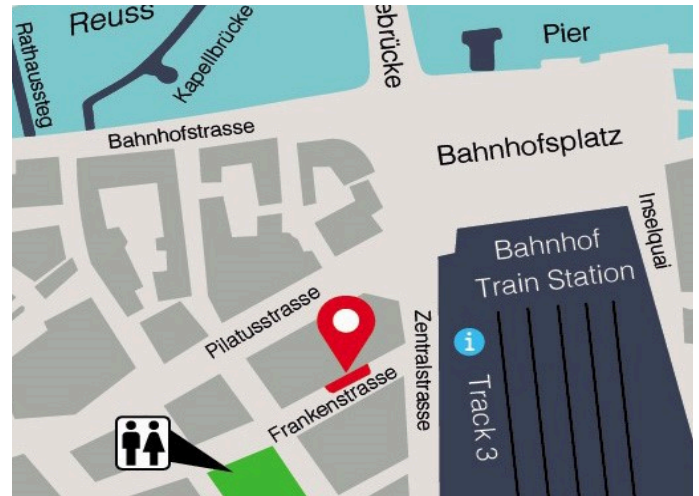

Departure Point

LUCERNE

Address (for GPS):

Frankenstrasse 2 - 4

6003 Lucerne

Location

The meeting point for tours from Lucerne is located at Frankenstrasse which is settled in a side street next to Lucerne train station.

If you are not familiar with the location, please calculate some extra time to get there. In case you have difficulties finding it, please feel free to call us at

+41 (0)44 710 50 50.

Public toilets are available in the nearby park "Vögelgarten".

Check-in

We kindly ask you to arrive at least 15 minutes prior to the tour start and wait at our meeting point outside Frankenstrasse (please wait on the sidewalk, see red area above). Our guide will come and pick you up from there.

(Previous pick-up point at Starbucks
Coffee Shop not valid anymore)